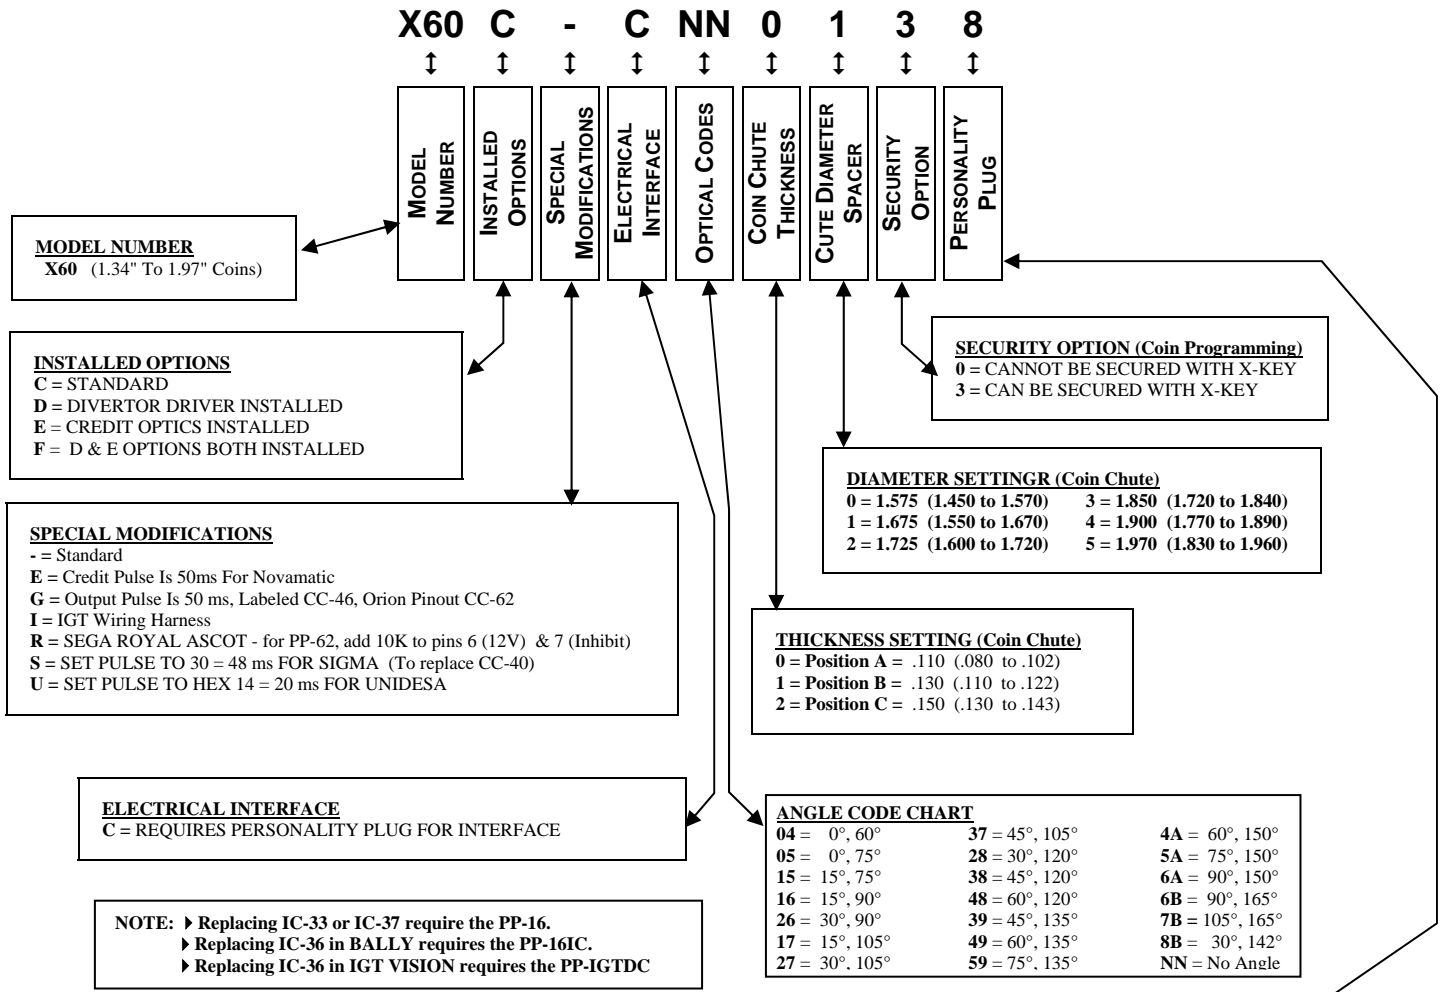

# How to Order X-60 Series Xeptors

Rev: 07/25/2003

PERSONALITY PLUGS			
CODE	MODEL	COMPATIBILITY	ALSO REQUIRES
N	NONE	XEPTOR REPLACEMENT WITHOUT PP	---
1	PP-62	RETROFIT FOR CC-62, IC-62, MC-62	CREDIT OPTICS, INHIBIT LOW (OR HI)
I	PP-62	RETROFIT FOR CC-62, IC-62, MC-62 - KOAMI & SEGA	CREDIT OPTICS, INHIBIT HI W/1N4148
2	PP-46	RETROFIT FOR CC-46	CREDIT OPTICS
3	PP-3337	RETROFIT FOR CC-33 & CC-37	
4	PP-40	RETROFIT FOR CC-40 & MC-40	CREDIT OPTICS
5	PP-161C	RETROFIT FOR 12VDC CC-16, AND IC-36	INHIBIT HIGH FOR IC-36
6	PP-16	RETROFIT FOR CC-16, IC-33, IC-37 & * MC-16	
7	PP-UNI	SIMULATES CREDIT OPTICS ON UNIVERSAL SLOTS	CREDIT OPTICS
8	PP-IGTDC	IGT 12VDC SLOTS, RETROFIT FOR CC-32, CC-36	
9	PP-CDS	MODIFIED PP-40 FOR CDS	CREDIT OPTICS
A	PP-SIGMA	SIMULATES SIGMA CREDIT OPTICS SIGNALS	CREDIT OPTICS, TILT TIME=06
B	PP-NRI3	VIDEO LOTTERY, 3 OUTPUTS, 10 PIN IDC	SET BIT-0 SYSCONFIG
C	PP-NRI6	VIDEO LOTTERY, 6 OUTPUTS, 10 PIN IDC	SET BIT-0 SYSCONFIG
D	PP-ARIST	MODIFIED PP-62 FOR ARISTOCRAT	CREDIT OPTICS
R	PP-CWR	ONE SPST N.O. RELAY OUTPUT.	
M	PP-CWR	ONE SPST N.O. RELAY OUTPUT.	CREDIT OPTICS
U	PP-USB	UNIVERSAL SERIAL BUS - PC BASED INTERFACE	CREDIT OPTICS