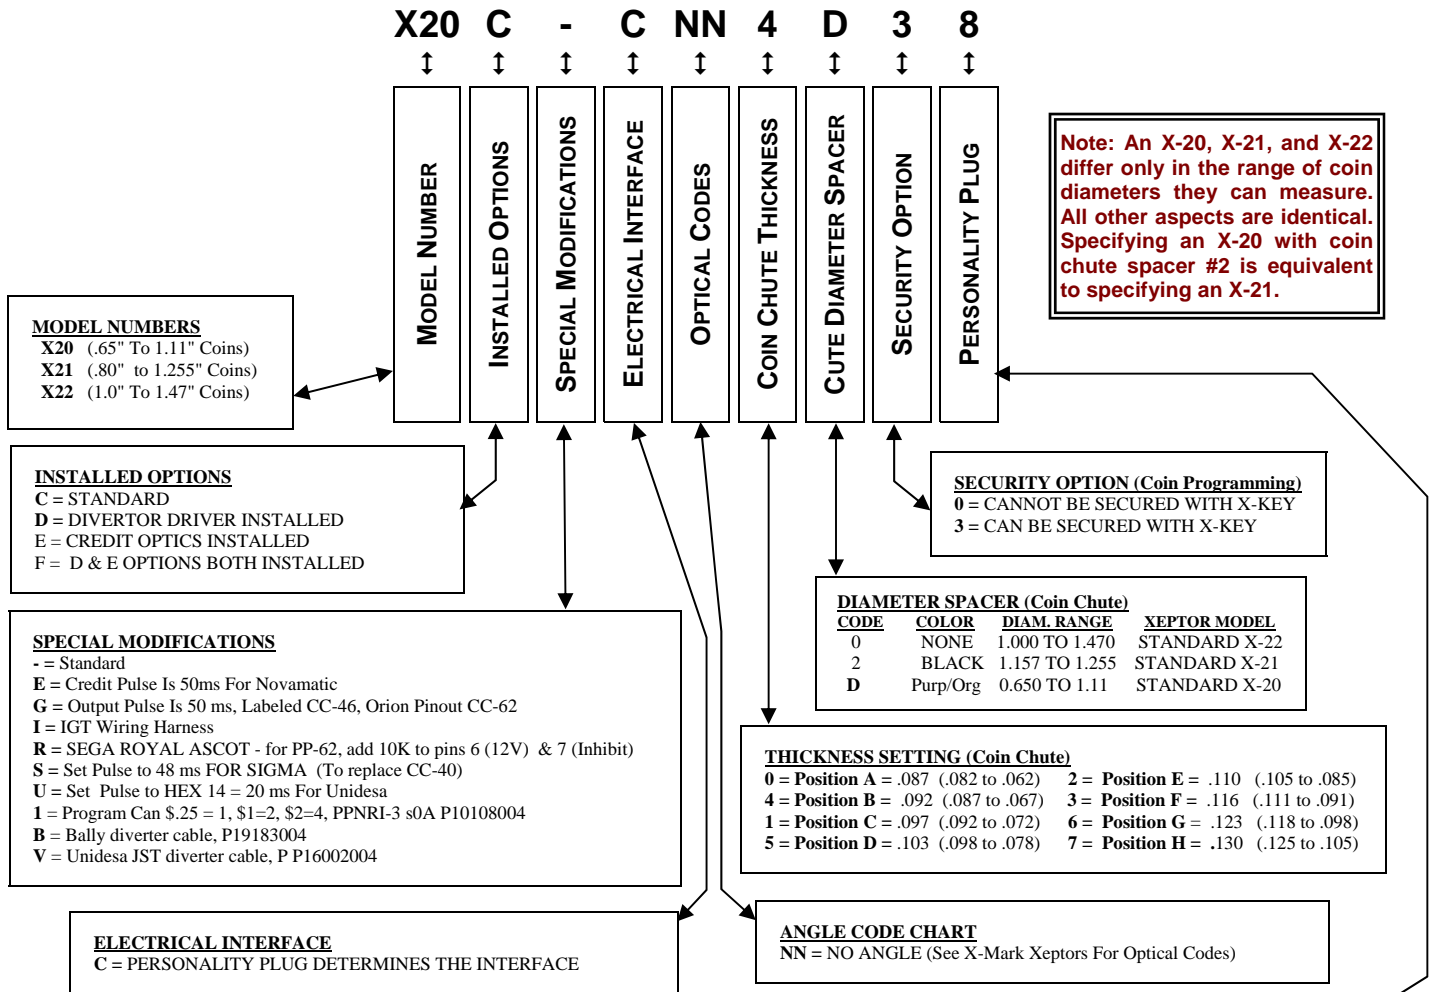

## How to Order X-20 Series Xeptors

Rev: 12/20/2004

PERSONALITY PLUGS			
CODE	MODEL	COMPATIBILITY	ALSO REQUIRES
N	NONE	XEPTOR REPLACEMENT WITHOUT PP	---
1	PP-62	RETROFIT FOR CC-62, IC-62, MC-62	CREDIT OPTICS, INHIBIT LOW
I	PP-62	RETROFIT FOR CC-62, IC-62, MC-62 - KOAMI	CREDIT OPTICS, INHIBIT HI
2	PP-46	RETROFIT FOR CC-46	CREDIT OPTICS
3	PP-3337	RETROFIT FOR CC-33 & CC-37	
4	PP-40	RETROFIT FOR CC-40 & MC-40	CREDIT OPTICS
5	PP-16IC	RETROFIT FOR 12VDC CC-16, AND IC-36	INHIBIT HIGH FOR IC-36
6	PP-16	RETROFIT FOR CC-16, IC-33, IC-37 & * MC-16	
7	PP-UNI	SIMULATES CREDIT OPTICS ON UNIVERSAL SLOTS	CREDIT OPTICS
8	PP-IGTDC	IGT 12VDC SLOTS, RETROFIT FOR CC-32, CC-36	
9	PP-CDS	MODIFIED PP-40 FOR CDS	CREDIT OPTICS
A	PP-SIGMA	SIMULATES SIGMA CREDIT OPTICS SIGNALS	CREDIT OPTICS, TILTTIME=06
B	PP-NRI3	VIDEO LOTTERY, 3 OUTPUTS, 10 PIN IDC	SET BIT-0 SYSCONFIG
C	PP-NRI6	VIDEO LOTTERY, 6 OUTPUTS, 10 PIN IDC	SET BIT-0 SYSCONFIG
D	PP-ARIST	MODIFIED PP-62 FOR ARISTOCRAT	CREDIT OPTICS
R	PP-CWR	ONE SPST N.O. RELAY OUTPUT.	
M	PP-CWR	ONE SPST N.O. RELAY OUTPUT.	CREDIT OPTICS
U	PP-USB	T.B.D. EST 2004 - CONSULT FACTORY	CREDIT OPTICS